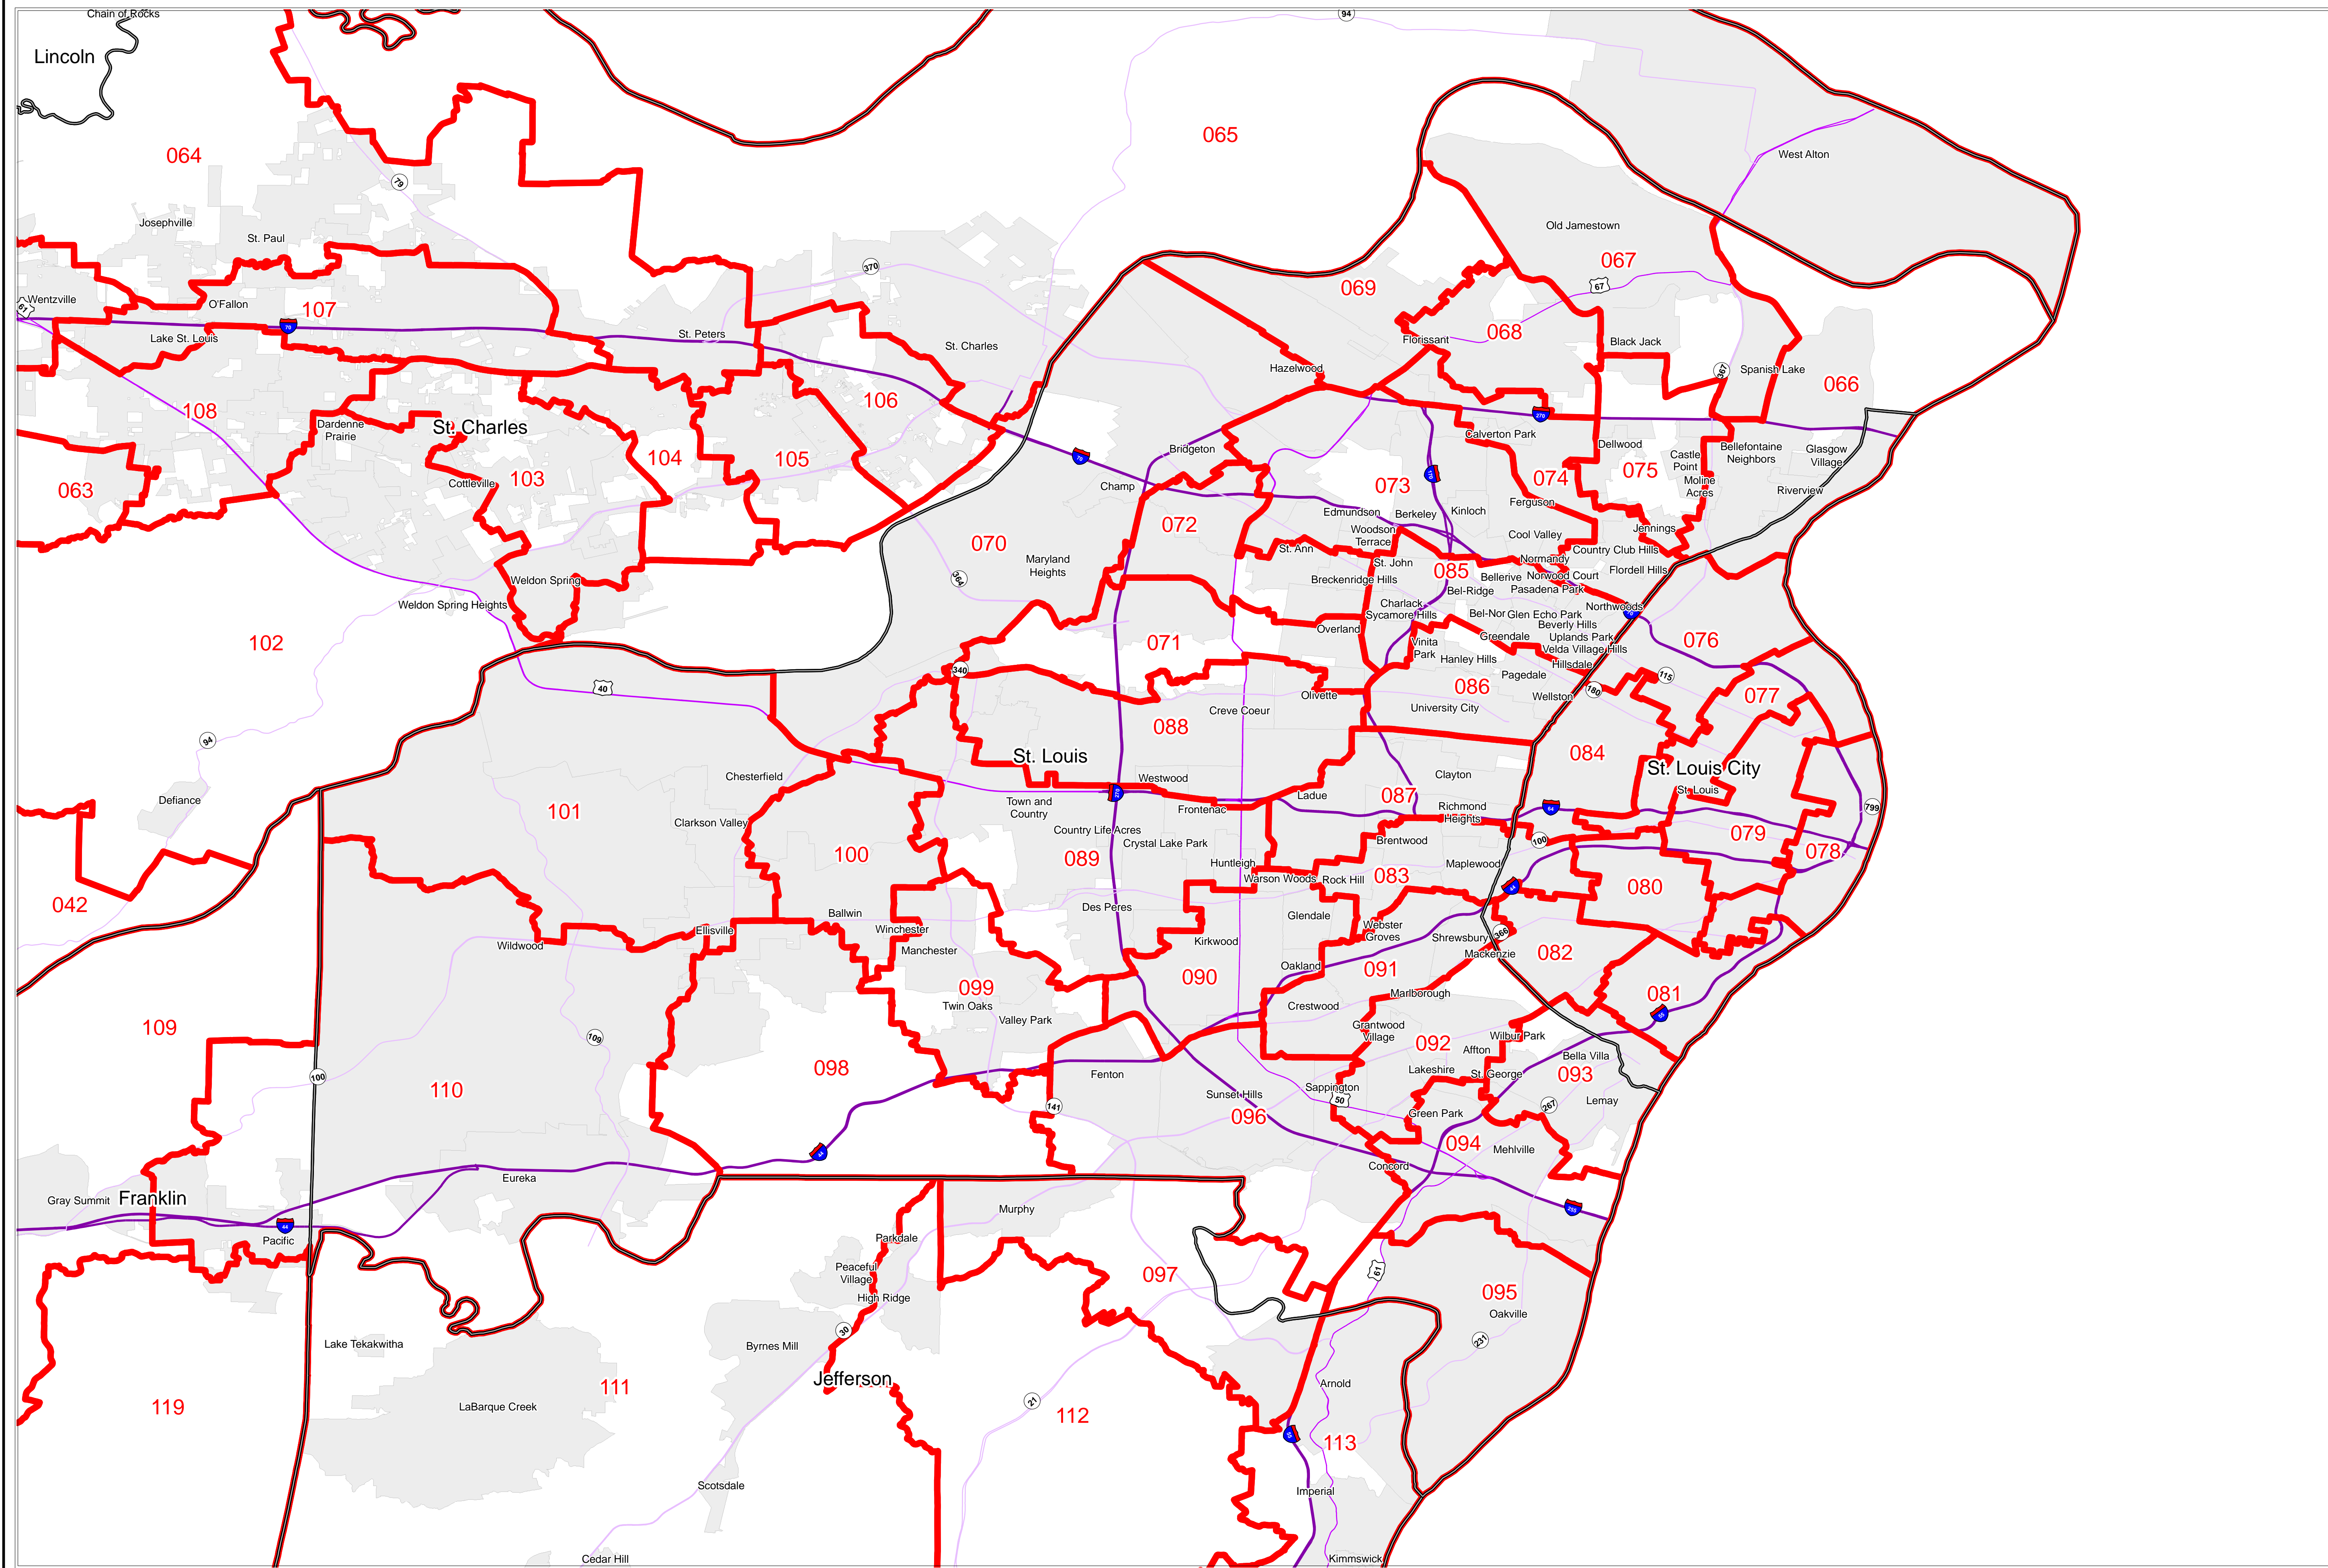

House Apportionment Plan 2011

Missouri Appellate Apportionment Commission